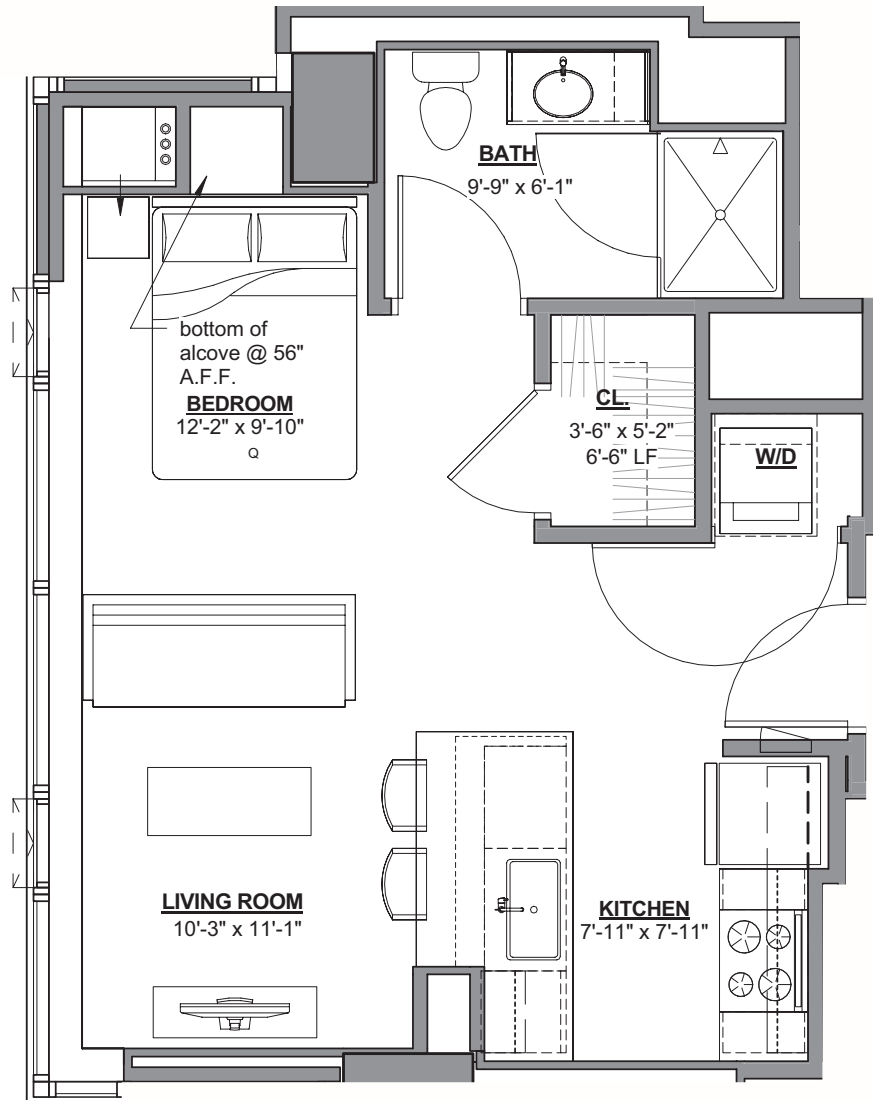

THE
SINCLAIR
GOLD COAST

Unit A1

Studio / 1 Bath
505 sq ft
South / West Views

Unit Number: _____
Availability Date: _____
Price: _____

THE SINCLAIR | 1201 N. LASALLE
SINCLAIRAPTS.COM

managed by
BOZZUTO