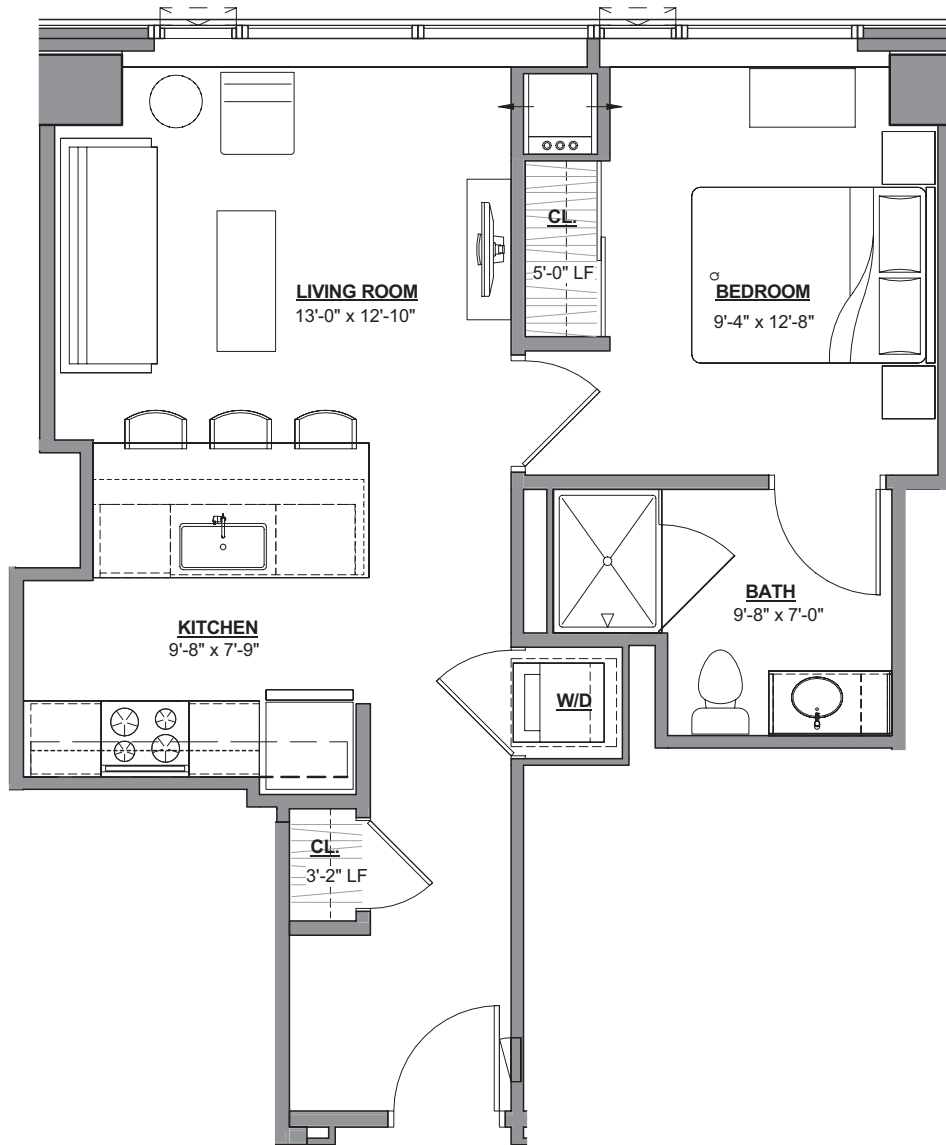

THE
SINCLAIR
 GOLD COAST

Unit B1

Convertible / 1 Bath
 620 sq ft
 North Views

Unit Number: _____
 Availability Date: _____
 Price: _____

THE SINCLAIR | 1201 N. LASALLE
 SINCLAIRAPTS.COM

managed by
BOZZUTO