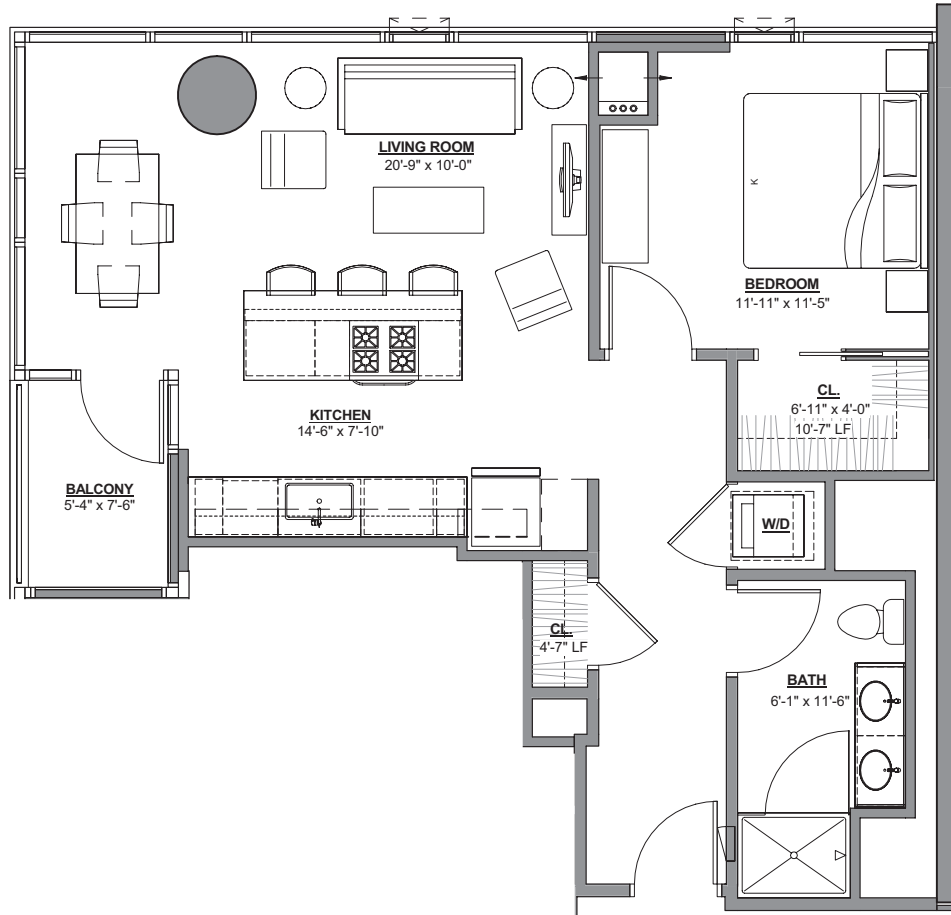

THE
SINCLAIR
 GOLD COAST

Unit C1

1 Bedroom / 1 Bath
 800 sq ft
 North / West Views

Unit Number: _____
 Availability Date: _____
 Price: _____