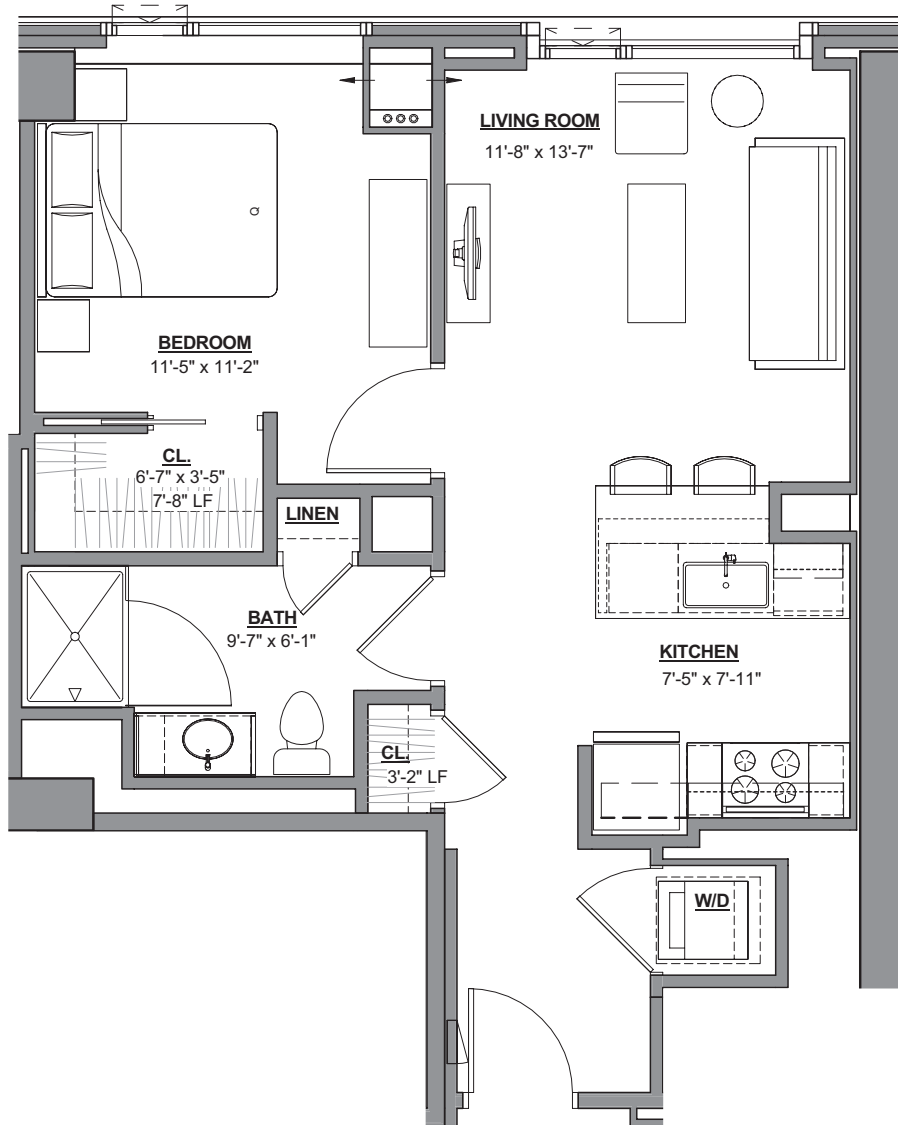

THE
SINCLAIR
 GOLD COAST

Unit C3

Jr. 1 Bedroom / 1 Bath
 650 sq ft
 North Views

Unit Number: _____
 Availability Date: _____
 Price: _____