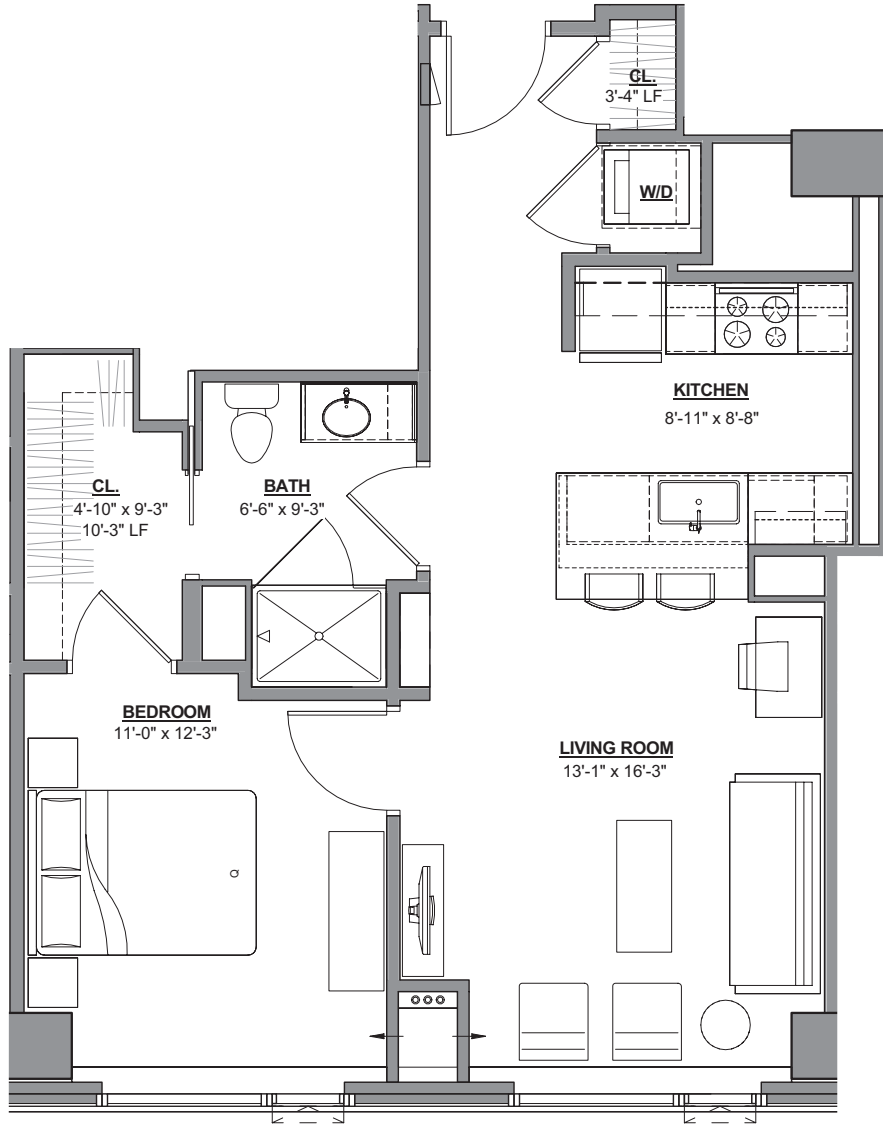

# Unit C5

Jr. 1 Bedroom / 1 Bath  
 695 sq ft  
 South Views

Unit Number: \_\_\_\_\_  
 Availability Date: \_\_\_\_\_  
 Price: \_\_\_\_\_

THE SINCLAIR | 1201 N. LASALLE  
 SINCLAIRAPTS.COM

managed by  
**BOZZUTO**