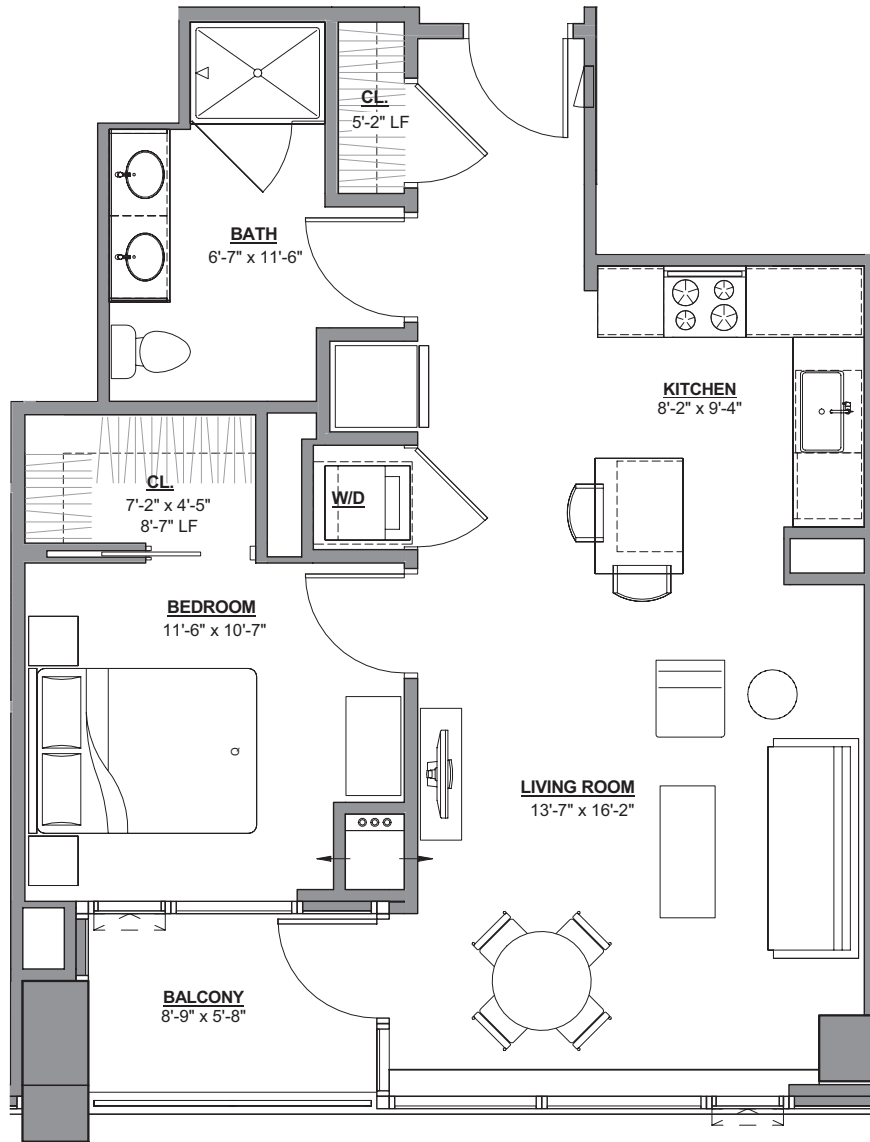

THE
SINCLAIR
 GOLD COAST

Unit C7

1 Bedroom / 1 Bath
 750 sq ft
 South Views

Unit Number: _____
 Availability Date: _____
 Price: _____

THE SINCLAIR | 1201 N. LASALLE
 SINCLAIRAPTS.COM

managed by
BOZZUTO