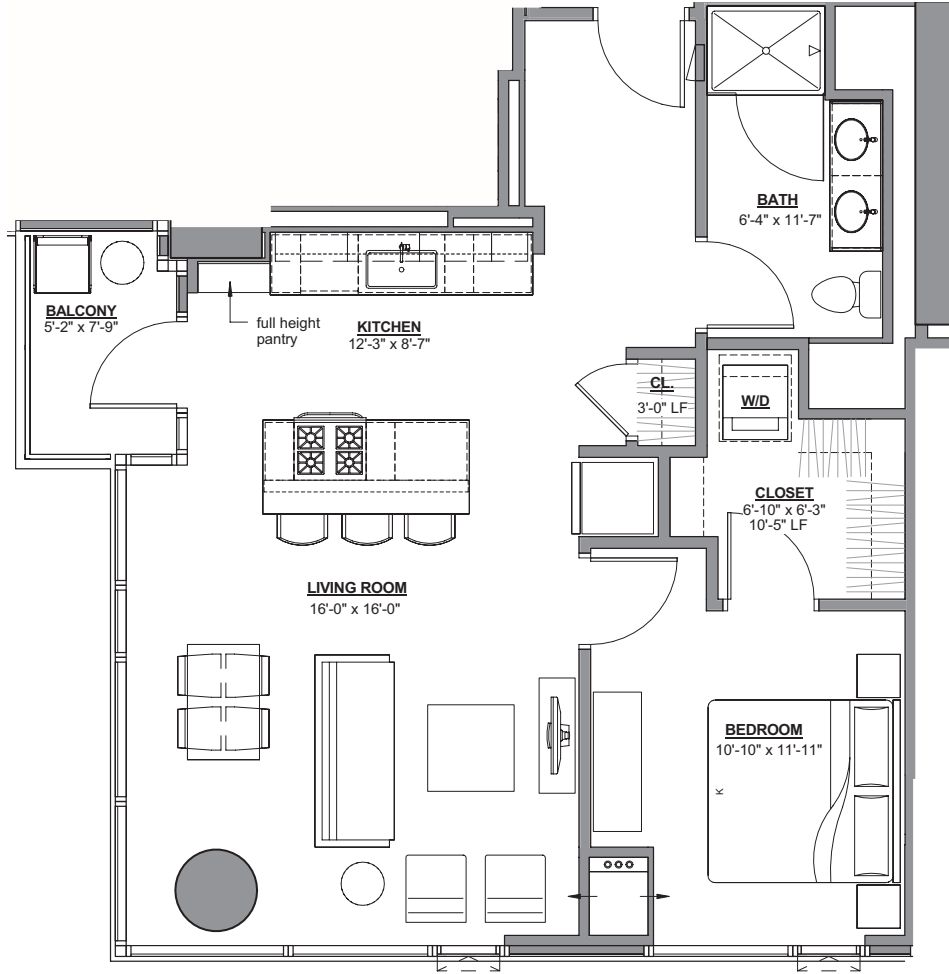

# Unit C8

1 Bedroom / 1 Bath  
 810 sq ft  
 South / West Views

Unit Number: \_\_\_\_\_  
 Availability Date: \_\_\_\_\_  
 Price: \_\_\_\_\_

THE SINCLAIR | 1201 N. LASALLE  
 SINCLAIRAPTS.COM

managed by  
**BOZZUTO**