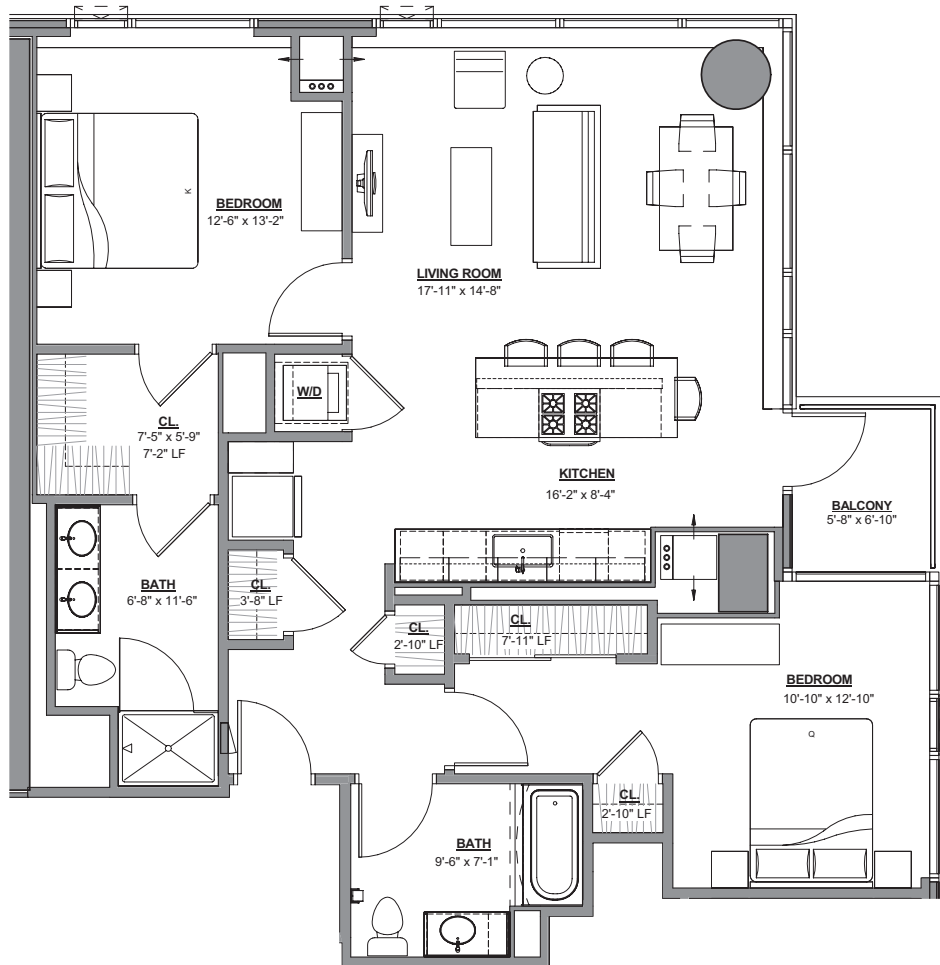

THE
SINCLAIR
 GOLD COAST

Unit D1

2 Bedroom / 2 Bath
 1185 sq ft
 North / East Views

Unit Number: _____
 Availability Date: _____
 Price: _____

THE SINCLAIR | 1201 N. LASALLE
 SINCLAIRAPTS.COM

managed by
BOZZUTO