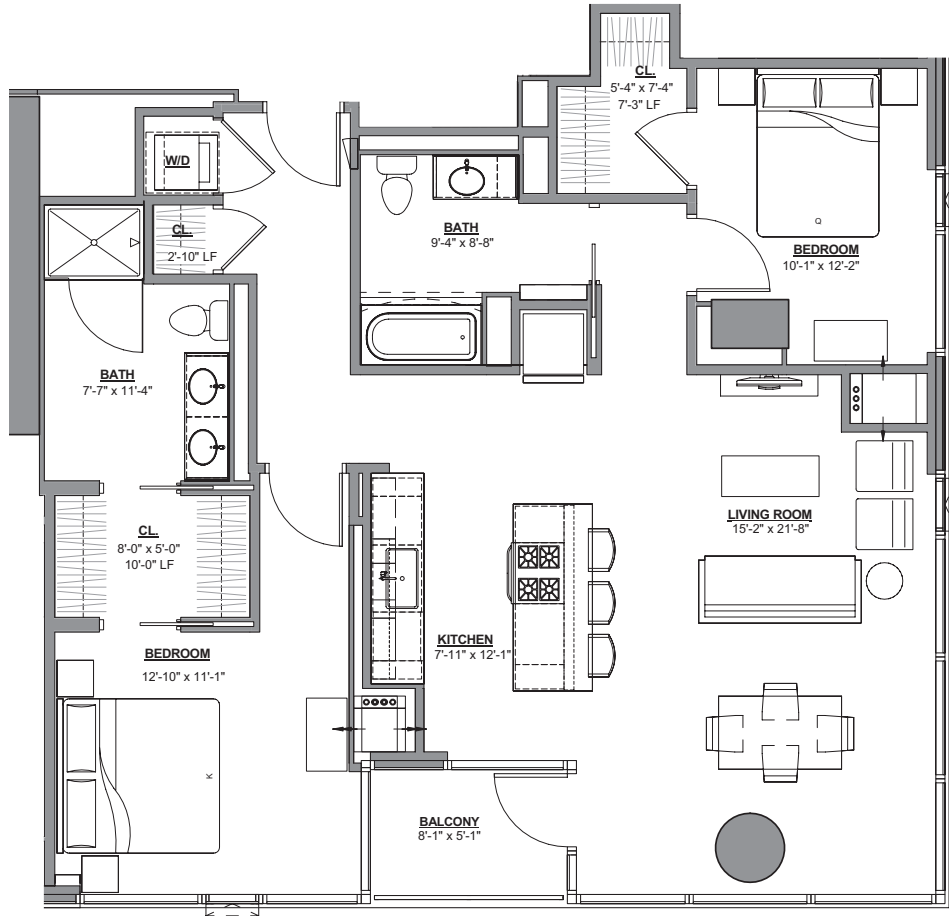

THE
SINCLAIR
 GOLD COAST

Unit D2

2 Bedroom / 2 Bath
 1205 sq ft
 South / East Views

Unit Number: _____
 Availability Date: _____
 Price: _____